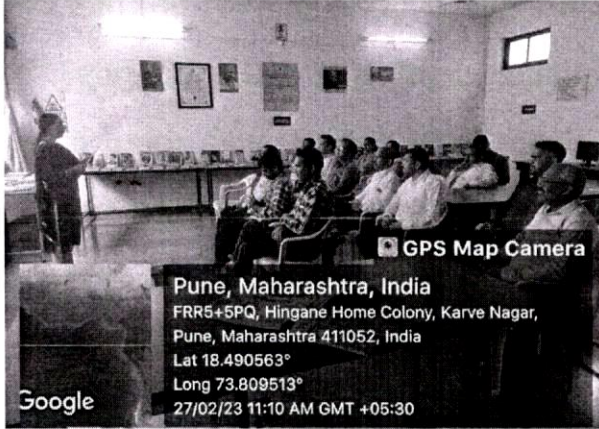

AY: 2022-23

**Marathi Bhasha Gaurav Din**

|  |                   |                  |                           |
|--|-------------------|------------------|---------------------------|
| <b>Date of the Event:<br/>(DD/MM/YYYY)</b> | <b>27/03/2023</b> | <b>Duration:</b> | <b>11.00am to 12.00</b>   |
| <b>Day of the Event:</b>                   | <b>Monday</b>     | <b>Venue:</b>    | <b>MM's IMERT Library</b> |