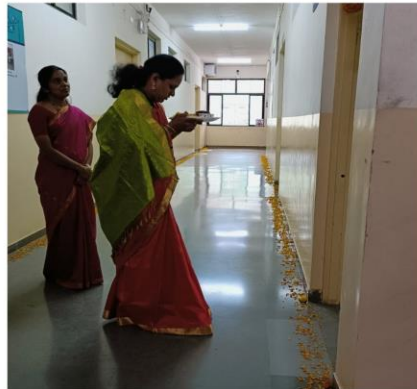

## Photos of the session-

List of staff members to perform puja at various location of IMERT

Sr No	Location	Staff Members
1	Entrance gate	1. Sachin kshirsagar
		2. Sudhakar Jadhav
		3. Vivekanand Gaikwad
2	1st floor	1. Nutan Samdani
		2. Sujata Pingale
		3. Sanu Purandare
3	2nd Floor	1. Pranav kayande
		2. Himmat Salunkhe
		3. Vivek Dighe
4	3rd Floor	1. Mangalauri Patil
		2. Kavita Dhamal
		3. Praful Sarangdhar
5	4th Floor	1. Vinod Mohite
		2. Amol Raut
		3. Priya Wasgekar
6	Computer Lab	1. Deepali Maharwar
		2. Amruta Vadner
		3. Sandeep Salvi
7	5th floor	1. Jitendra Bhandari.
		2. Maruti Khatal.
		3. Chaitrali Kale