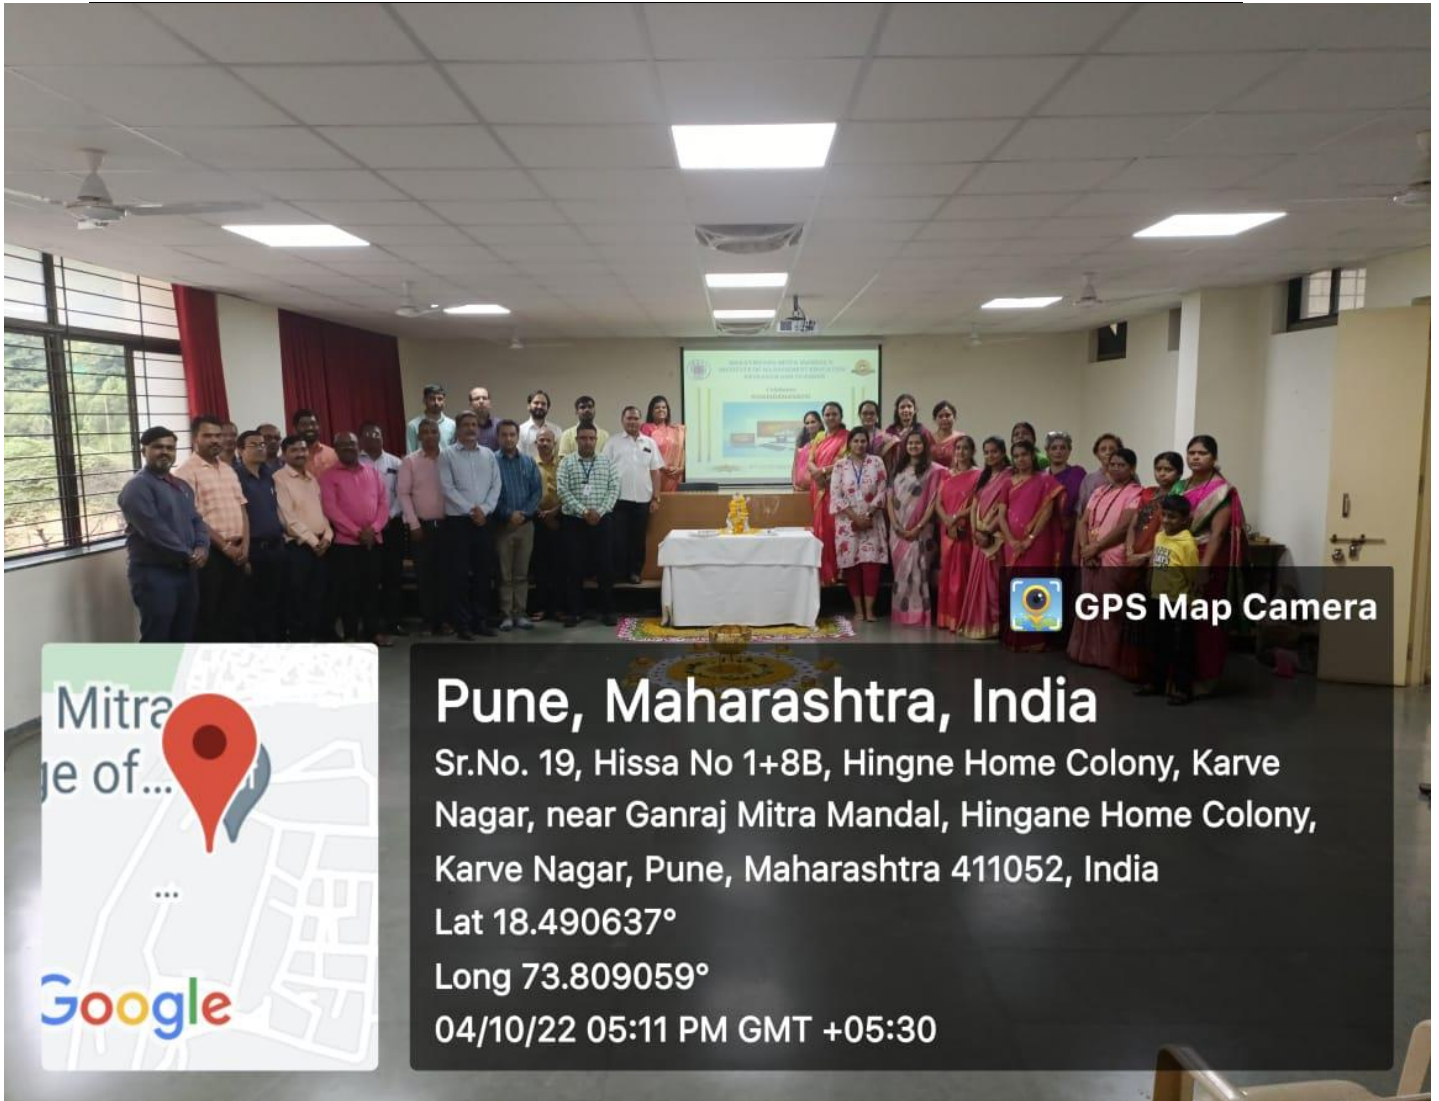

Since 1994

**Marathwada MitraMandal's
INSTITUTE OF MANAGEMENT EDUCATION RESEARCH AND TRAINING
(IMERT), Pune**

**S. No. 18, Plot No. 5/3, CT'S No. 205, Behind Vandevi Temple, Karvenagar,
Pune – 411052**

AY: 2022-23

GPS Map Camera